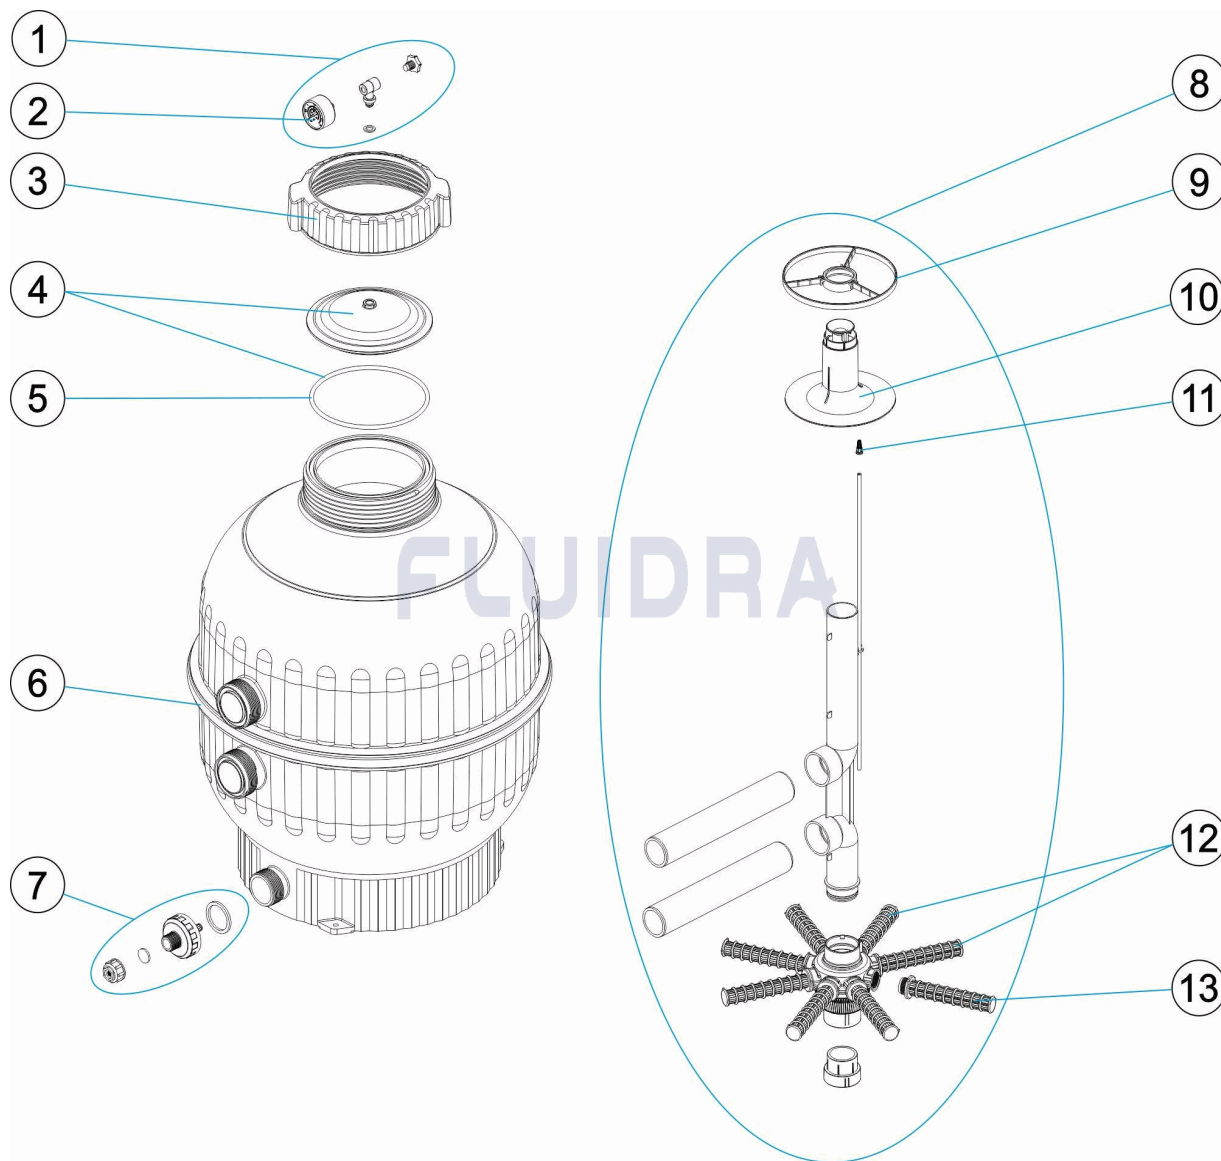

CODE 15782, 15783, 22398

DESCRIPTION: CANTABRIC FILTER 400 500 600

ENGLISH

POS	CODE	DESCRIPTION	QUANTITY	POS	CODE	DESCRIPTION	QUANTITY
1	4404080104	COMPLETE PRESSURE GAUGE UNIT		8	* 4404180016	COLLECTOR ASSEMBLY CANTABRIC D. 60C	
2	4404010103	PRESSURE GAUGE 1/8" 3 KG./C "		9	4404180106	CENTERING RING	
3	4404180007	THREADED LID COLLAR CANTABRIC		10	4404180025	D.400 - 600 DIFFUSER	
4	4404180101	TRANSPARENT LID " EASTAR" D.173 + 'O' R		11	4404040108	AIR PURGE	
5	4404180201	O' RING		12	* 4404010073	MANIFOLD ARM ASSEMBLY D. 350	
6	* 4404180017	PROFILE FACEPLATE D. 400		12	* 4404010074	MANIFOLD ARM ASSEMBLY D. 450 - 500	
6	* 4404180018	PROFILE FACEPLATE D. 500		12	* 4404010075	MANIFOLD ARM ASSEMBLY D. 600	
6	* 4404180019	PROFILE FACEPLATE D. 600		13	* 4404300119	MANIFOLD ARM 3/4" 110 M "	
7	4404180110	SAND PURGE 1 '		13	* 4404300120	MANIFOLD ARM 3/4" 160 M "	
8	* 4404180014	COLLECTOR ASSEMBLY CANTABRIC D. 40		13	* 4404300712	MANIFOLD ARM 3/4" 225 M "	
8	* 4404180015	COLLECTOR ASSEMBLY CANTABRIC D. 50					